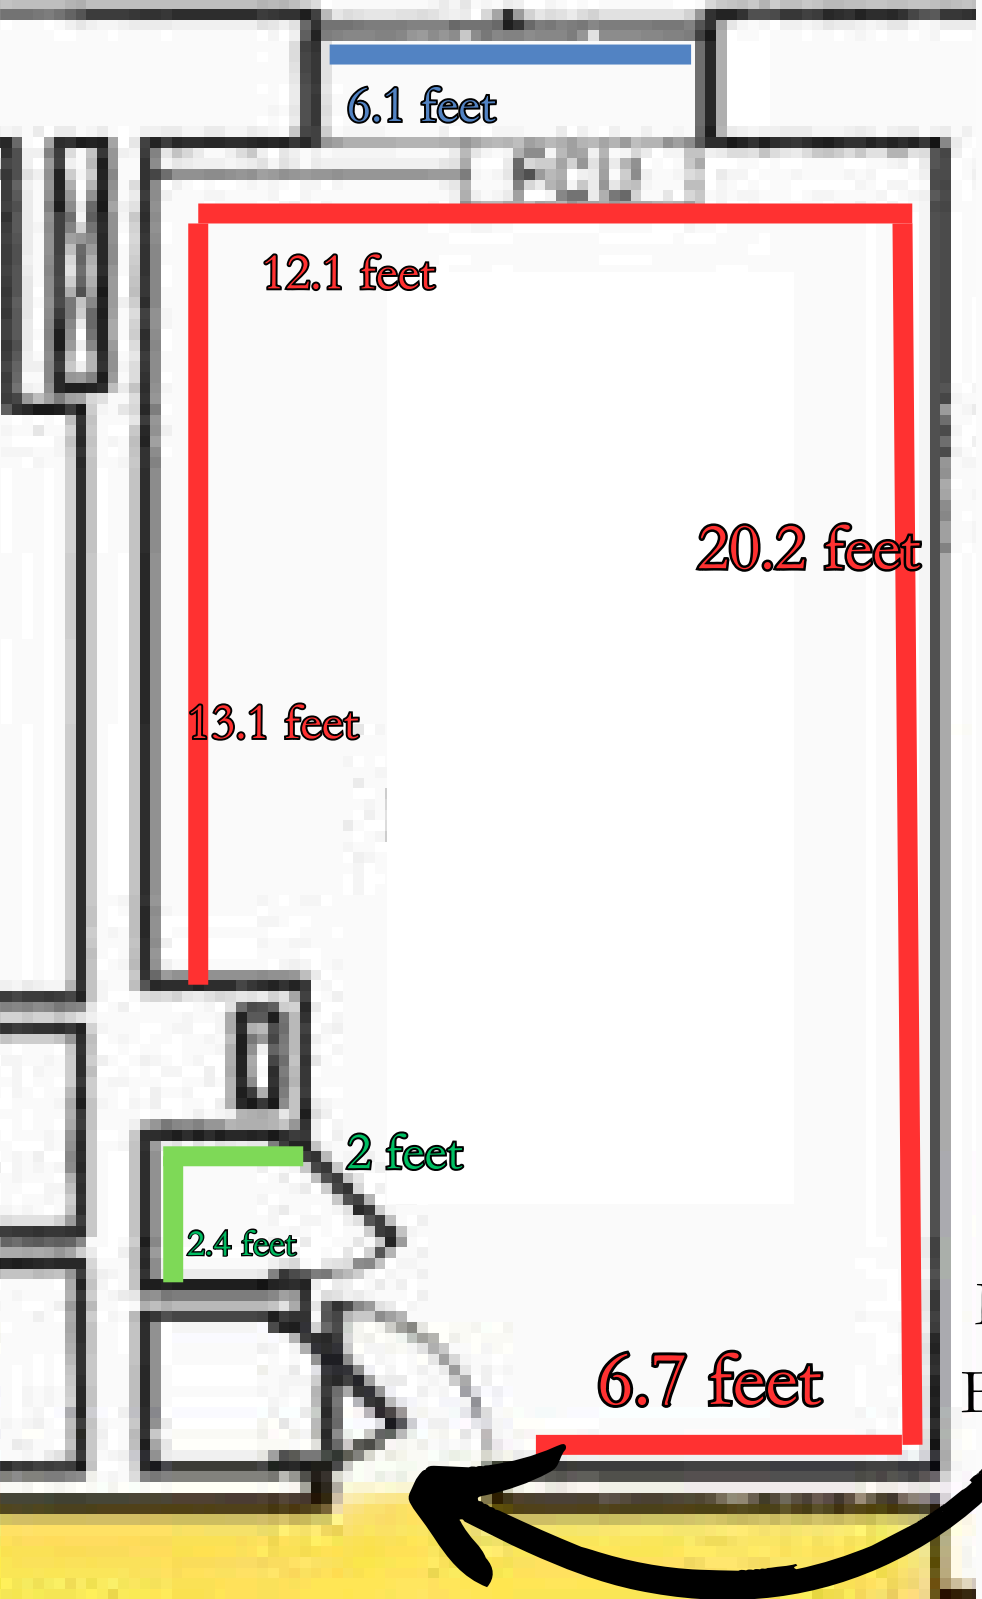

Rooms With the Same Dimensions

101, 102, 119

Key

Wall Measurement

Closet Measurement

Window

Room 118

Rooms With the Same Dimensions

104

Key

-  Wall Measurement
-  Closet Measurement
-  Window Measurement

Rooms With the Same Dimensions

201, 202, 219, 220, 301, 302,
319, 320, 401, 402, 419

Key

Wall Measurement

Closet Measurement

Window

AC Unit

Room 420

Room 317

- Key**
- Wall Measurement
 - Closet Measurement
 - Window
 - AC Unit

2.6 feet

13.5 feet

5.7 feet

16.5 feet

5.7 feet

1.8 feet

5.3 feet

2 feet

6.2 feet

1.1 feet

4 feet