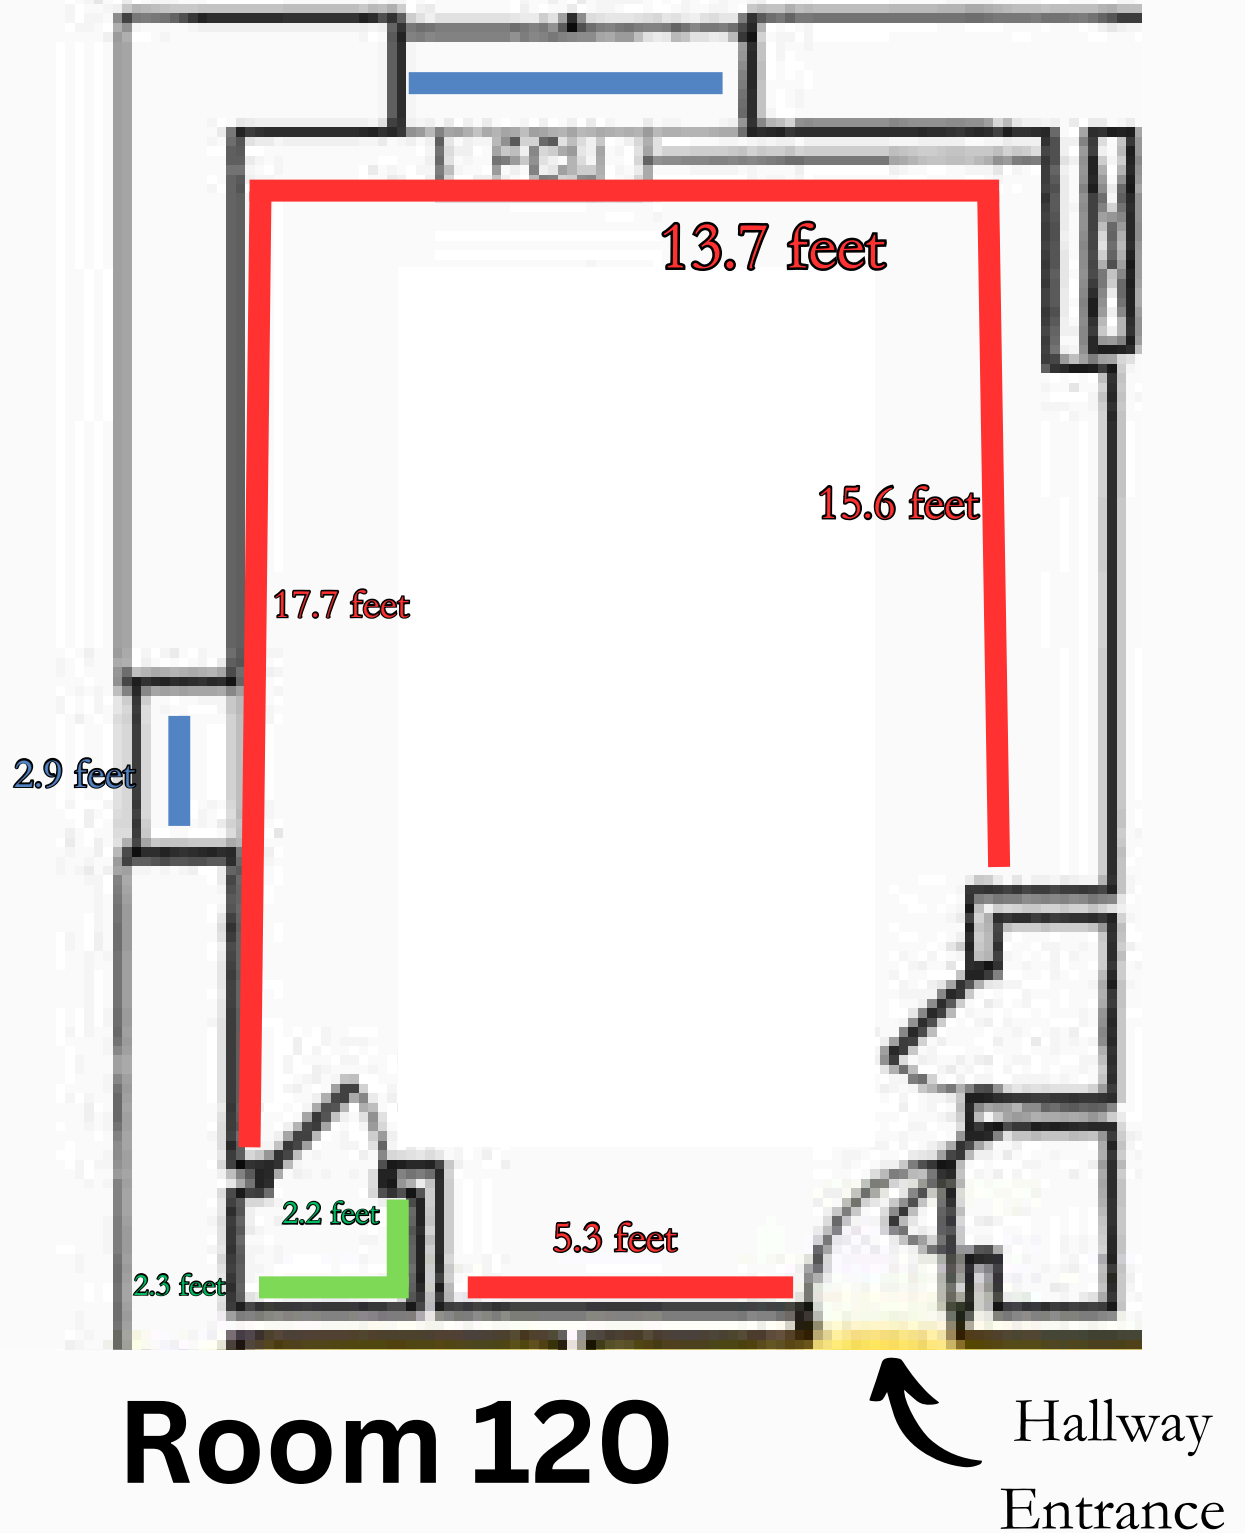

Rooms With the Same Dimensions

101, 102, 119

Key

Wall Measurement

Closet Measurement

Window

Room 118

Rooms With the Same Dimensions

104

Key

-  Wall Measurement
-  Closet Measurement
-  Window Measurement

Rooms With the Same Dimensions

201, 202, 219, 220, 301, 302,
319, 320, 401, 402, 419

Key

Wall Measurement

Closet Measurement

Window

AC Unit

Room 420

Room 317

- Key**
- Wall Measurement
 - Closet Measurement
 - Window
 - AC Unit

2.6 feet

13.5 feet

5.7 feet

16.5 feet

5.7 feet

1.8 feet

5.3 feet

2 feet

6.2 feet

1.1 feet

4 feet