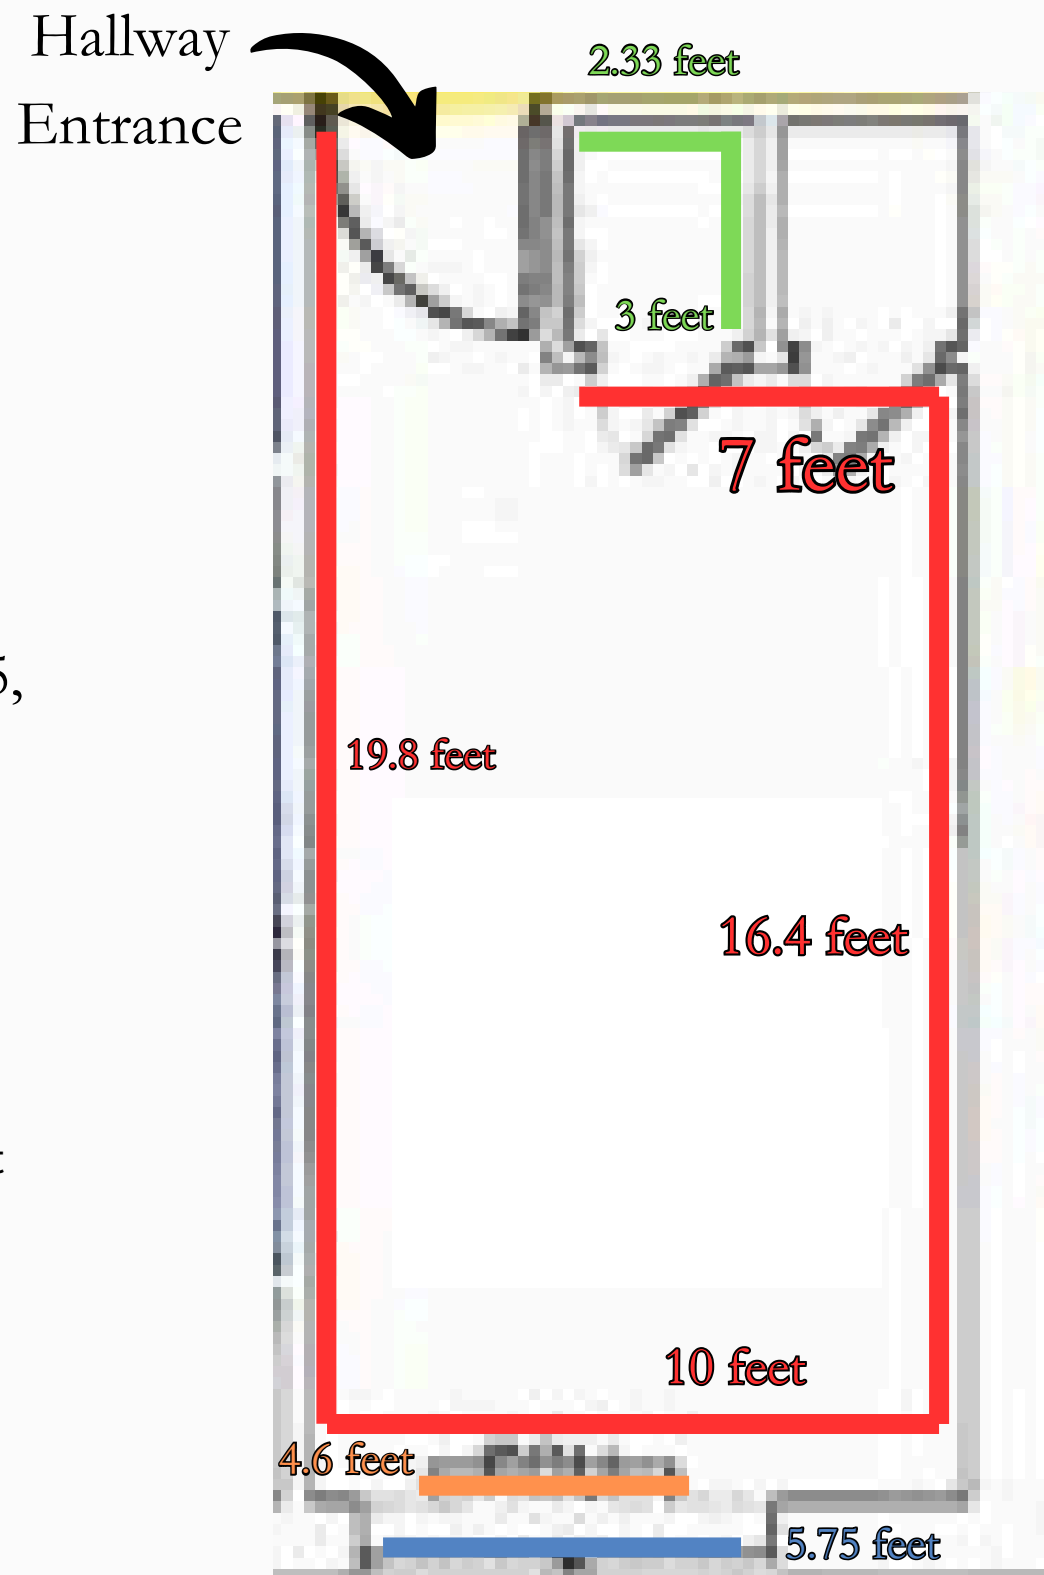

16.5 feet

5.7 feet

1.8 feet

5.3 feet

2 feet

6.2 feet

1.1 feet

4 feet

Hallway
Entrance

Rooms With the Same Dimensions

203, 204, 217, 218, 303,304,
318, 403, 404, 417, 418

Room 315

Rooms With the Same Dimensions

205, 206, 215, 216, 305, 315,
316, 405, 406, 415, 416

Key

-  Wall Measurement
-  Closet Measurement
-  Window
-  AC Unit

Room 308

Rooms With the Same Dimensions

208, 212, 308, 314, 408, 414

Key

-  Wall Measurement
-  Closet Measurement
-  Window
-  AC Unit

Hallway
Entrance

Rooms With the Same Dimensions

410