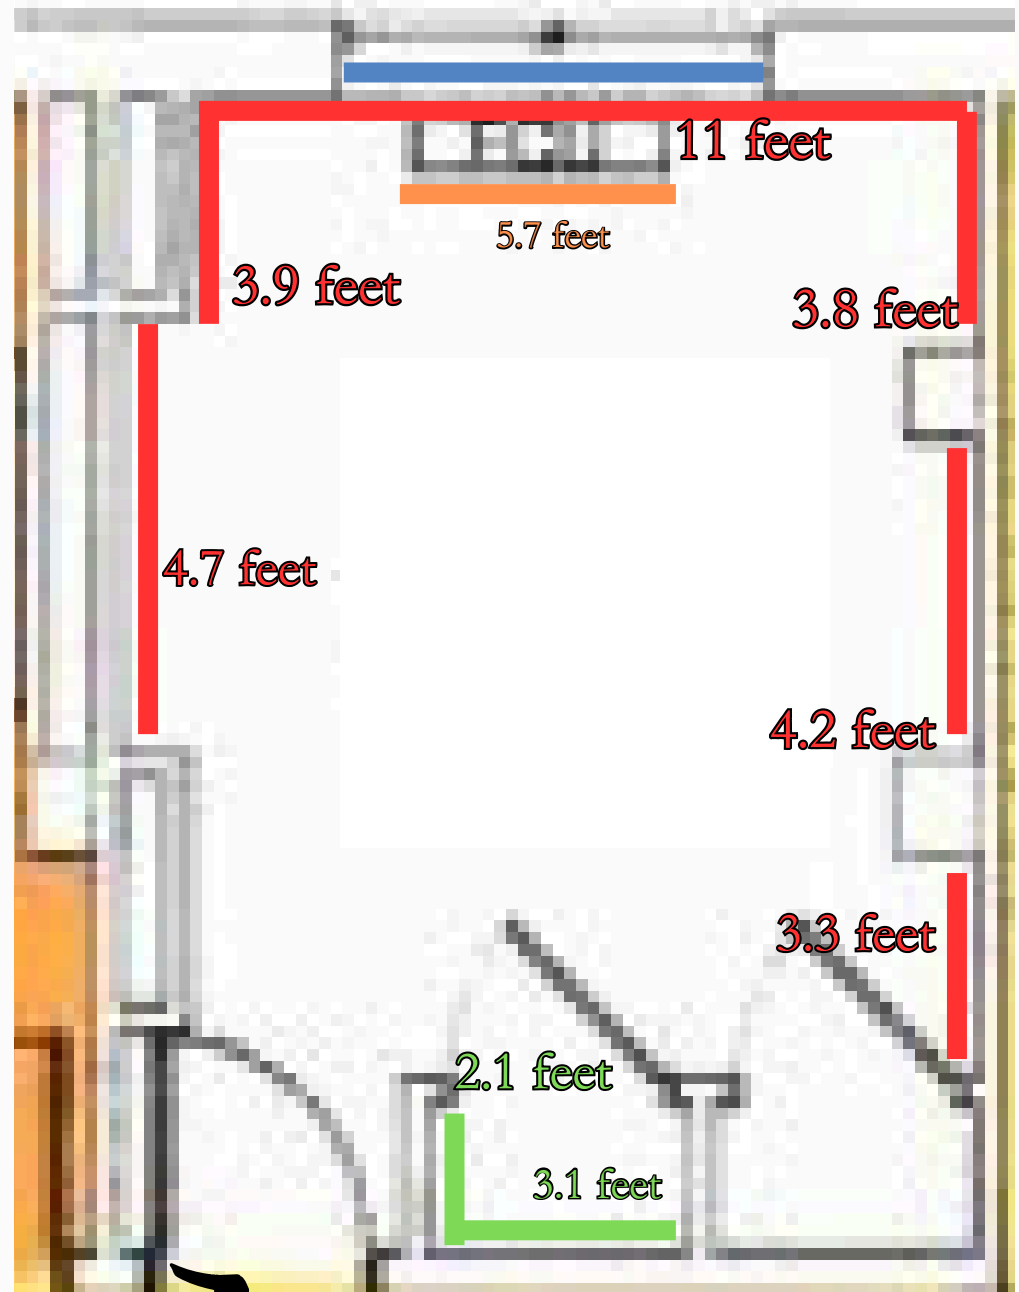

16.5 feet

5.7 feet

1.8 feet

5.3 feet

2 feet

6.2 feet

1.1 feet

4 feet

Room 308

Rooms With the Same Dimensions

208, 212, 308, 314, 408, 414

Key

-  Wall Measurement
-  Closet Measurement
-  Window
-  AC Unit

Hallway
Entrance

Rooms With the Same Dimensions

410

Key

-  Wall Measurement
-  Closet Measurement
-  Window
-  AC Unit

Hallway
Entrance

Room 412

Room 307

Hallway
Entrance

Rooms With the Same Dimensions

209, 211, 307, 309, 407, 309

Key

-  Wall Measurement
-  Closet Measurement
-  Window
-  AC Unit Measurement