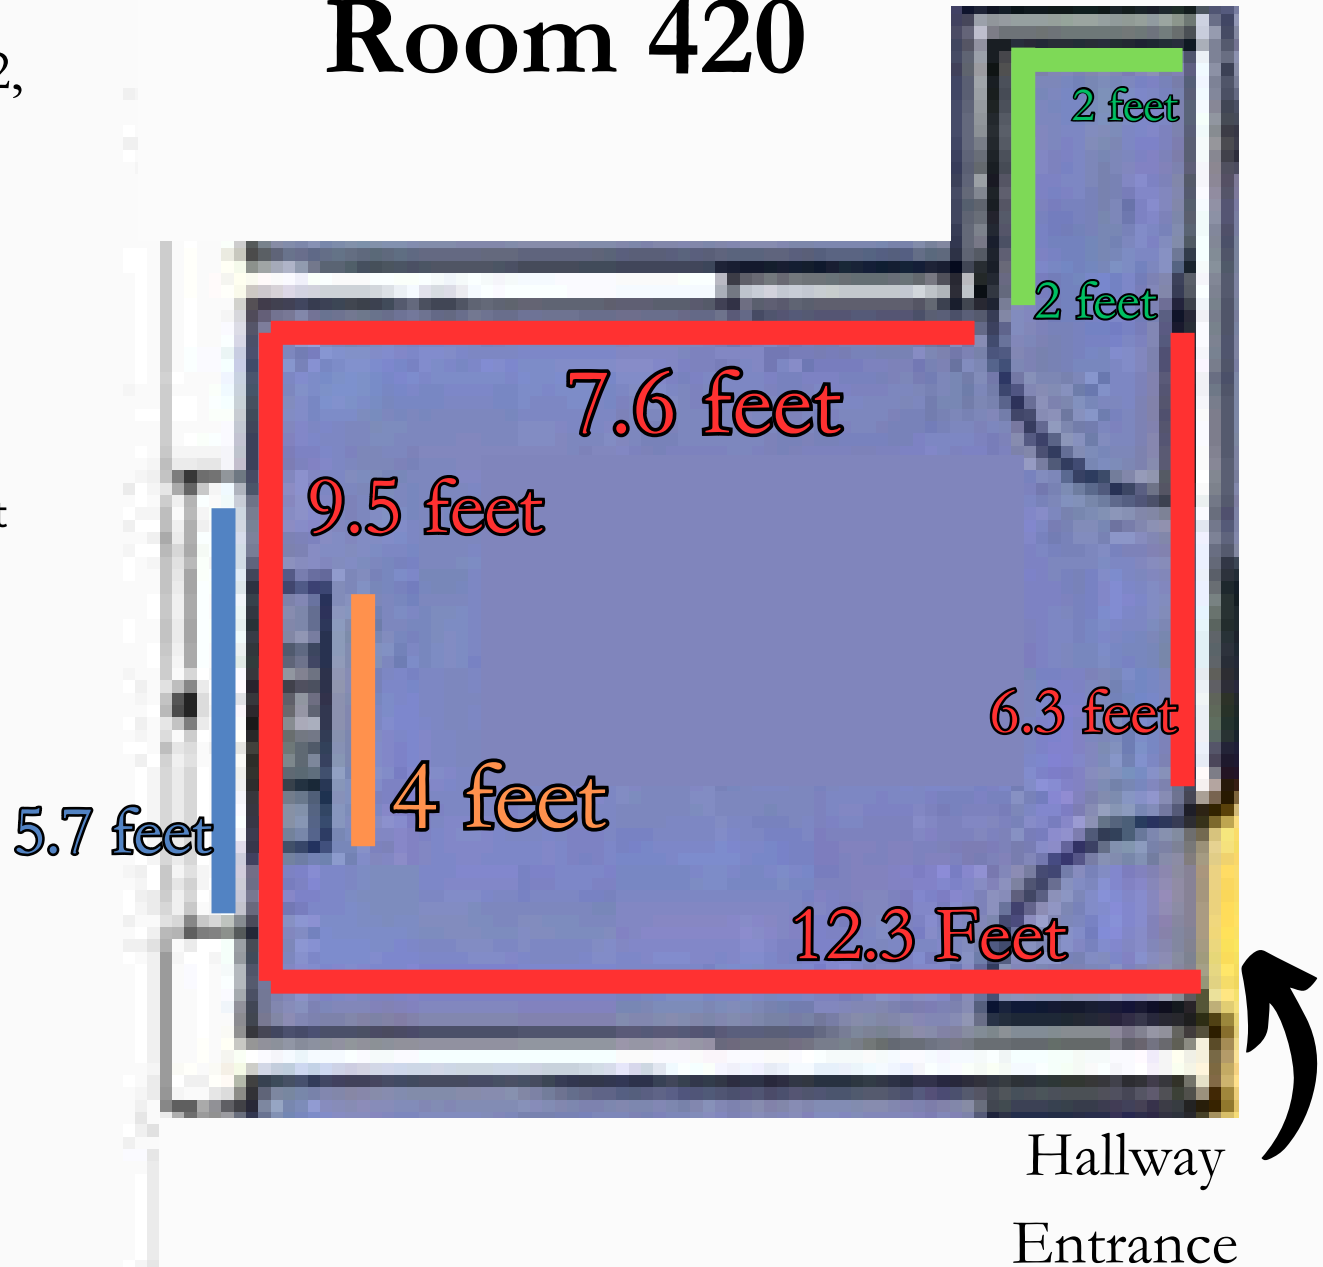

Rooms With the Same Dimensions

101, 102, 119

Key

Wall Measurement

Closet Measurement

Window

Room 118

Rooms With the Same Dimensions

104

Key

-  Wall Measurement
-  Closet Measurement
-  Window Measurement

Rooms With the Same Dimensions

201, 202, 219, 220, 301, 302,
319, 320, 401, 402, 419

Key

Wall Measurement

Closet Measurement

Window

AC Unit

Room 420

Room 317

- Key**
- Wall Measurement
 - Closet Measurement
 - Window
 - AC Unit

2.6 feet

13.5 feet

5.7 feet

16.5 feet

5.7 feet

1.8 feet

5.3 feet

2 feet

6.2 feet

1.1 feet

4 feet