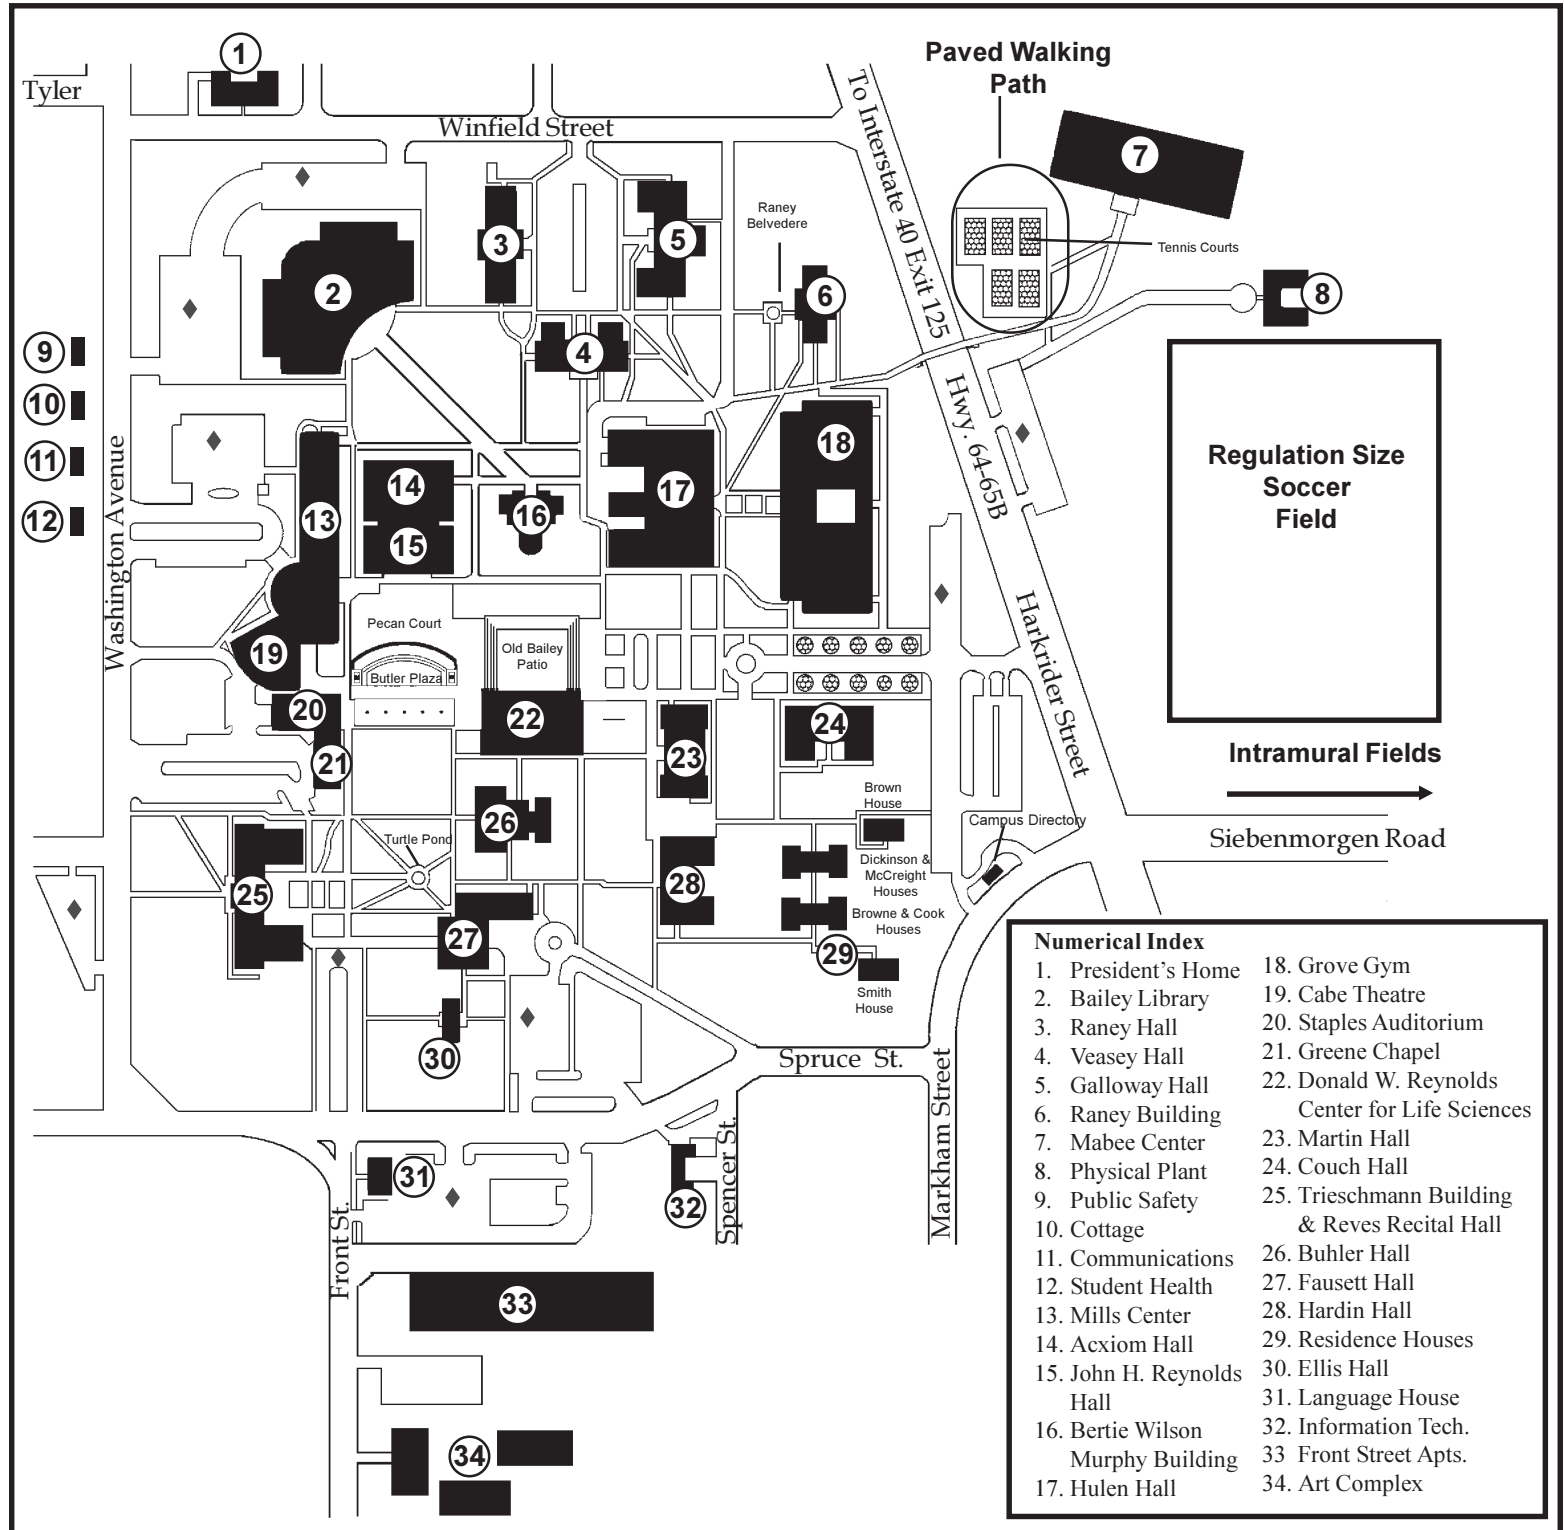

Residence Halls:

- Couch Hall - 24
- Galloway Hall - 5
- Hardin Hall - 28
- Language House - 31
- Martin Hall - 23
- Raney Hall - 3
- Veasey Hall - 4
- Residence Houses - 29
- Front Street Apartments - 33

Campus Facilities:

- Bailey Library - 2
- Bertie Wilson Murphy Building - 16
- Cabe Theatre - 19
- Greene Chapel - 21
- Grove Gymnasium and Courtway Pool - 18
- Hulen Hall - 17 (*Campus Center, Ballroom, Dining Services, Post Office, Bookstore*)
- Mabee Activity Center - 7
- Reves Recital Hall - 25
- Staples Auditorium - 20
- Student Health Office - 12
- The Cottage - 10

◆ Visitor Parking

| Numerical Index | |
|-----------------------------------|---|
| 1. President's Home | 18. Grove Gym |
| 2. Bailey Library | 19. Cabe Theatre |
| 3. Raney Hall | 20. Staples Auditorium |
| 4. Veasey Hall | 21. Greene Chapel |
| 5. Galloway Hall | 22. Donald W. Reynolds Center for Life Sciences |
| 6. Raney Building | 23. Martin Hall |
| 7. Mabee Center | 24. Couch Hall |
| 8. Physical Plant | 25. Trieschmann Building & Reves Recital Hall |
| 9. Public Safety | 26. Buhler Hall |
| 10. Cottage | 27. Fausett Hall |
| 11. Communications | 28. Hardin Hall |
| 12. Student Health | 29. Residence Houses |
| 13. Mills Center | 30. Ellis Hall |
| 14. Axiom Hall | 31. Language House |
| 15. John H. Reynolds Hall | 32. Information Tech. |
| 16. Bertie Wilson Murphy Building | 33. Front Street Apts. |
| 17. Hulen Hall | 34. Art Complex |