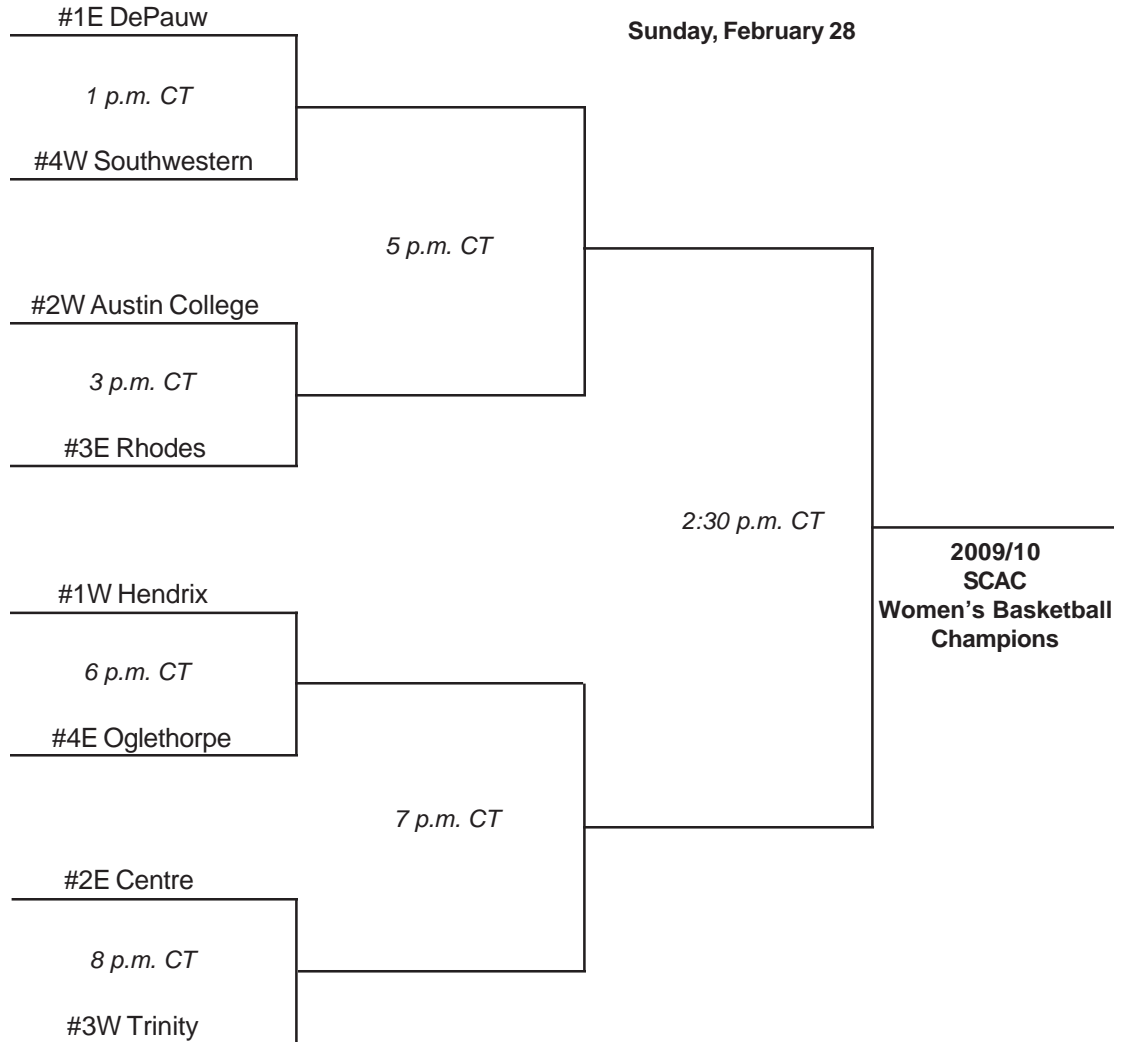

# WOMEN'S BASKETBALL TOURNAMENT

\*Friday, February 26

Saturday, February 27

Sunday, February 28

\*Friday's women's games will be played at Belhaven College in Jackson, Miss. All games Saturday and Sunday will be played at Millsaps.