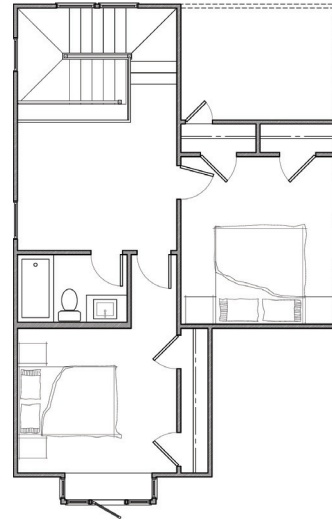

FRONT

RIGHT

BACK

LEFT

FIRST FLOOR

SECOND FLOOR

GARDENER'S BUNGALOW
STYLE - CRAFTSMAN
3 BEDROOMS, 2.5 BATHS
1,718 TOTAL SQUARE FEET