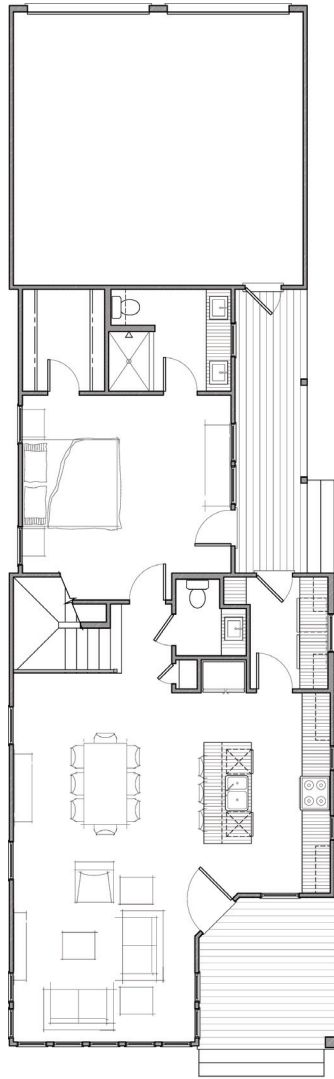

Gardener's Bungalow

"Craftsman"

1,718 Heated & Cooled Square Feet: 3 Bedrooms, 2.5 Baths

www.TheVillageAtHendrix.com | 501.730.5048 or 501.499.4000 | tyler@thevillageathendrix.com
1040 Reynolds Ave., Conway, AR 72032

Drawings are provided to illustrate the conceptual design of the home and may reflect options and features not included in the base price. Consult with a builder for price of house as shown. All dimensions approximate.

FRONT

RIGHT

BACK

LEFT

FIRST FLOOR

SECOND FLOOR

GARDENER'S BUNGALOW
STYLE - CRAFTSMAN
3 BEDROOMS, 2.5 BATHS
1,718 TOTAL SQUARE FEET